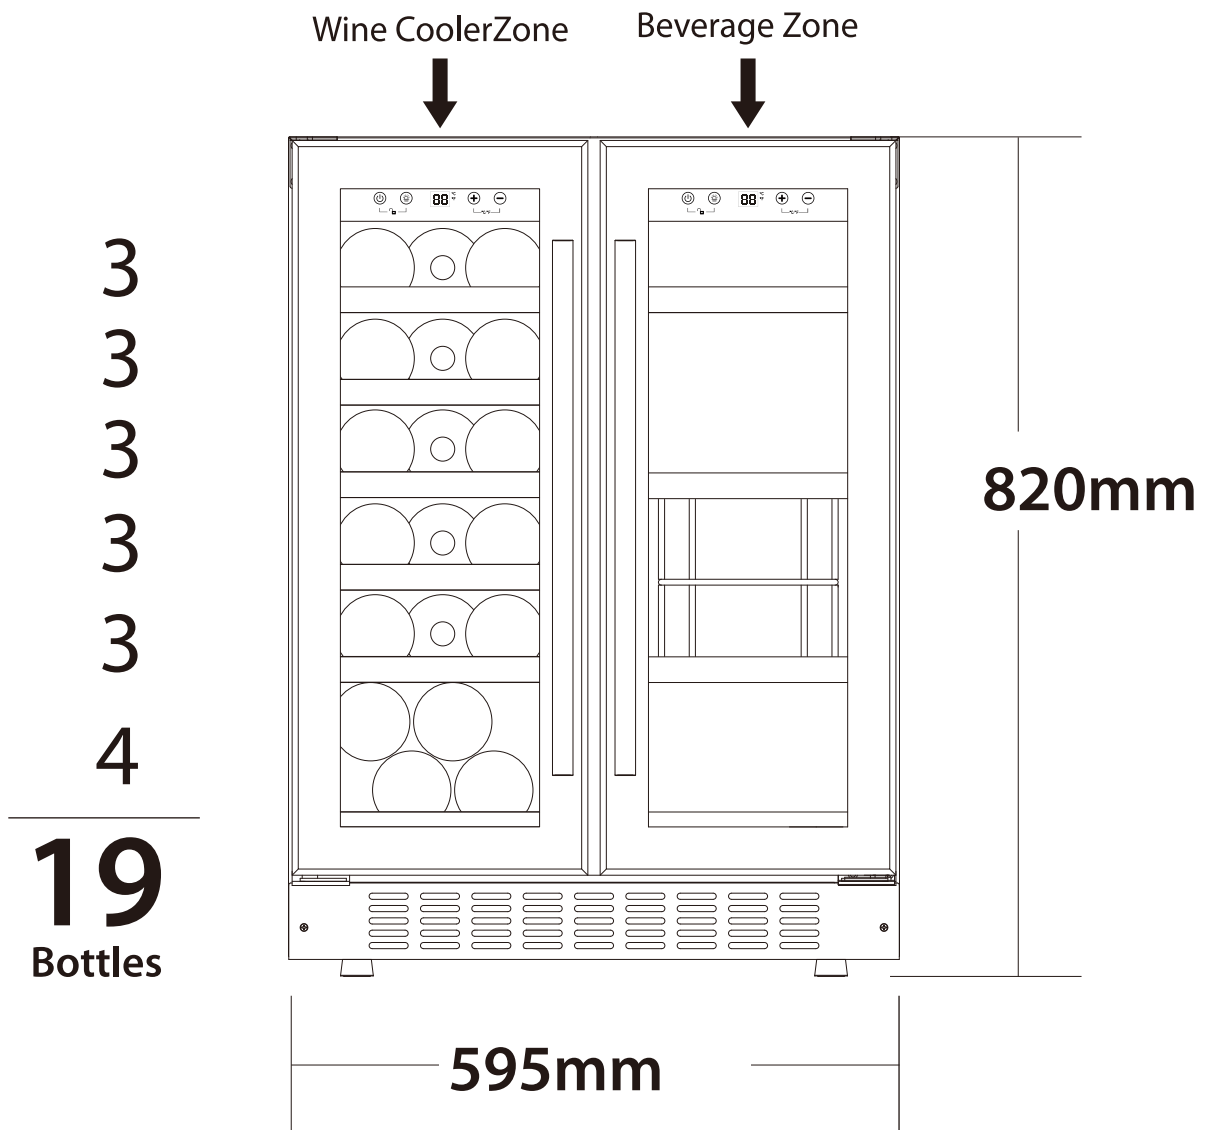

Bottles Loading Drawing

----BU-116D

Bordeaux 760ml